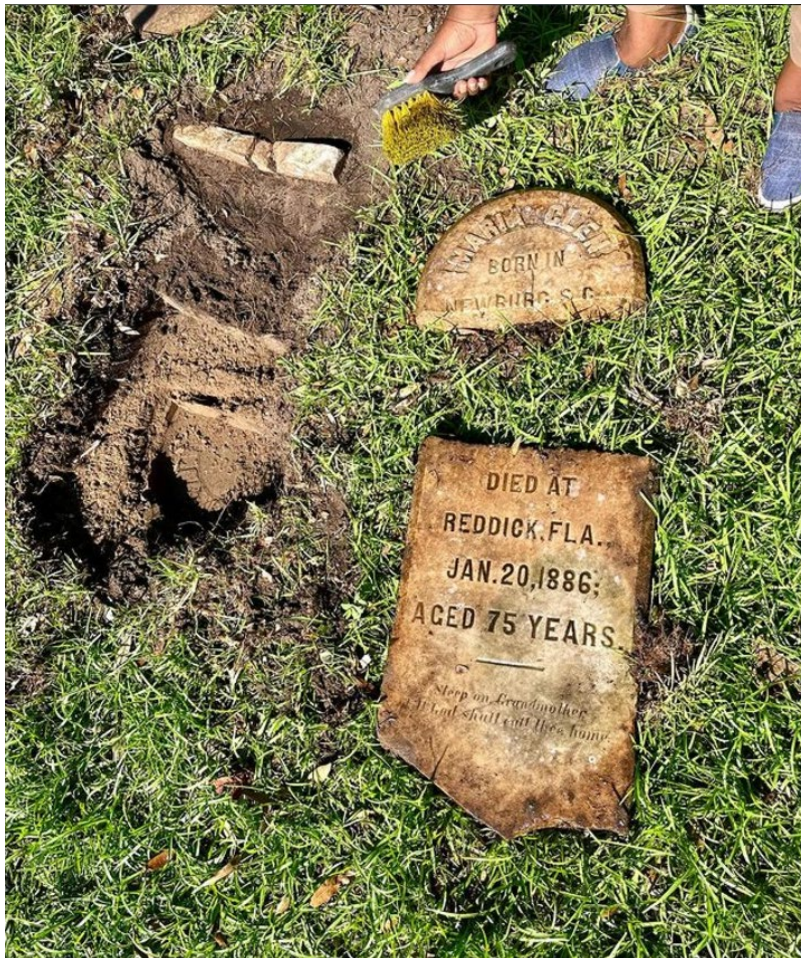

Central Region Highlight

The Central Region continued fieldwork at multiple cemeteries this quarter. We were part of the Florida Trust for Historic Preservation Conference, many public presentations and on July 13th, we were able to work with the congregations of FIVE churches to clean up the Mt. Zion cemetery in Reddick (northern Marion Co.) During the cleanup we unearthed the stunning headstone below!

“What this stone says is all we know about the life of Maria Glen. She was a Black woman born in South Carolina during the time of slavery, and she survived to witness the abolition of that institution. When did she come to Florida? Was she a mother or a sister? Did she have a best friend? A favorite flower? We may never know, but as of today we know her name” (FPANCentral Instagram post).

Figure 2. Maria Glen would have been born in 1810/1811. Before today, the earliest known marked grave here was from 1917. This pushes it back 31 years!